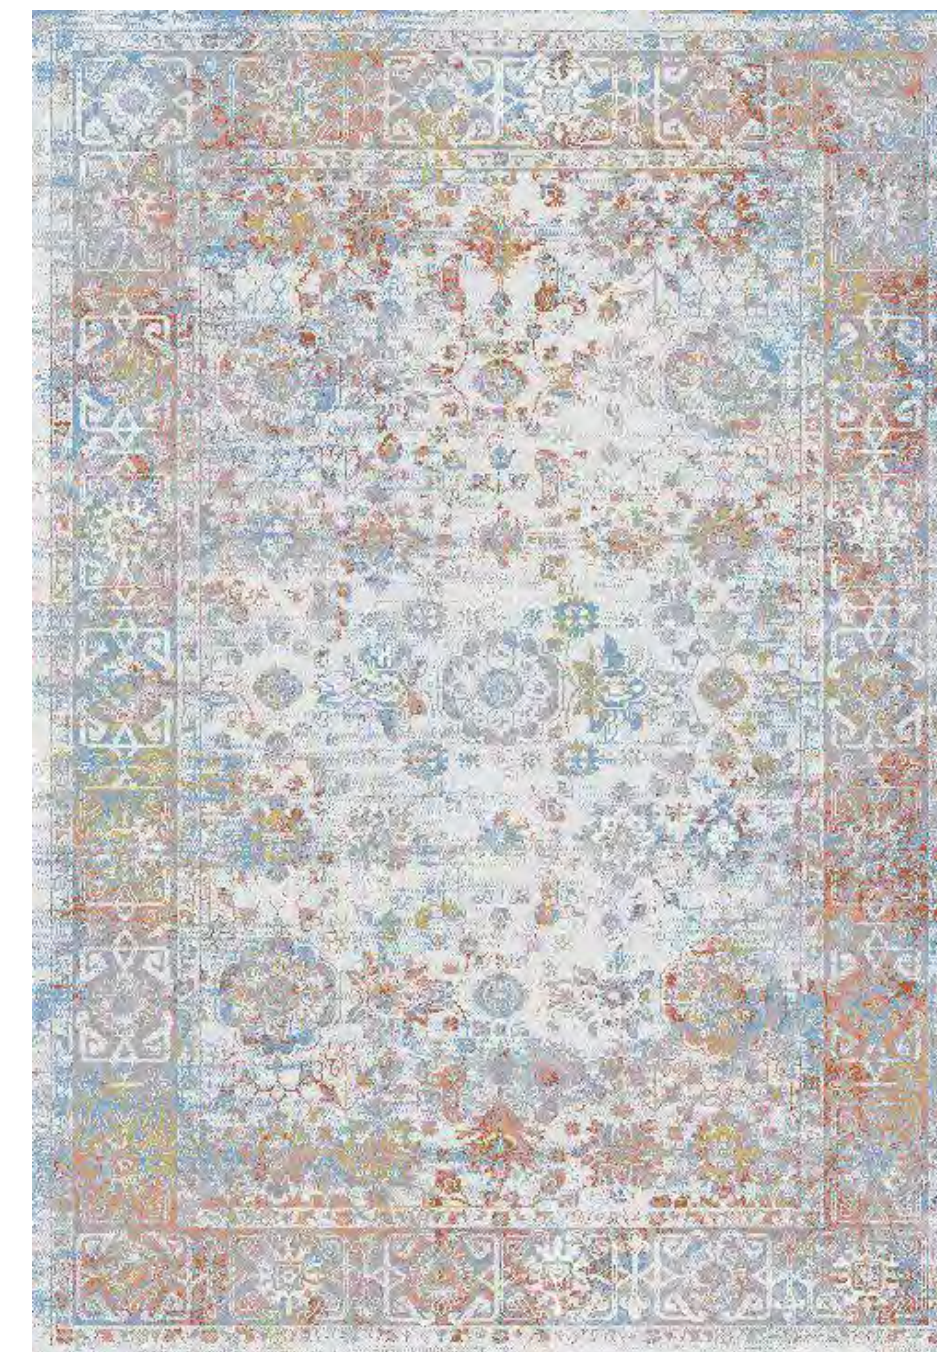

EDGEWOOD

Take in the beautiful textures and welcoming palette of the Edgewood collection, featuring a blend of tonal neutrals in cream, beige and grey with pops of blue and rust. Fashionably faded for a rustic, modern look, these beautifully woven area rugs span a range of design styles, including traditional, abstract, and geometric patterns. Each design features both durable polypropylene yarn and polyester shrinking yarn for added dimension, creating a visually appealing element that elevates the look of any room. Regardless of a customer's home decor style, they'll be sure to find the perfect piece to complete the look of their space.

- Polypropylene & Polyester Shrink
- 8 Colors
- 9 mm Pile Height
- Machine Woven
- Low Profile for Easy Care

Made in Turkey

NATCO HOME®